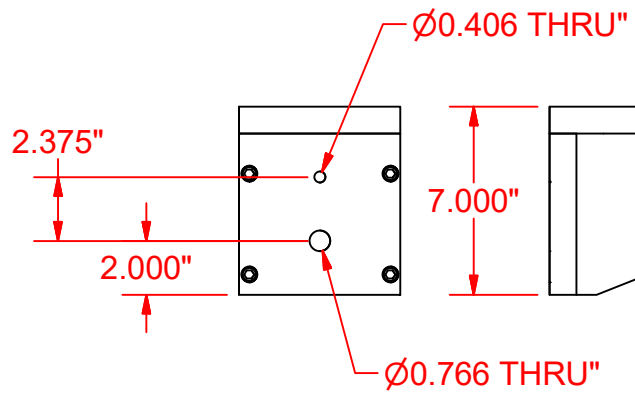

1 2 3 4 5 6 7 8 9 10

A
B
C
D
E
F
G
H

A
B
C
D
E
F
G
H

DRAWN CB	4/23/20
Scale 1:1	
ALUMINUM/STAINLESS	
Part No. YARM-24 (-30, -36, -48)	YardArm

1 2 3 4 5 6 7 8 9 10