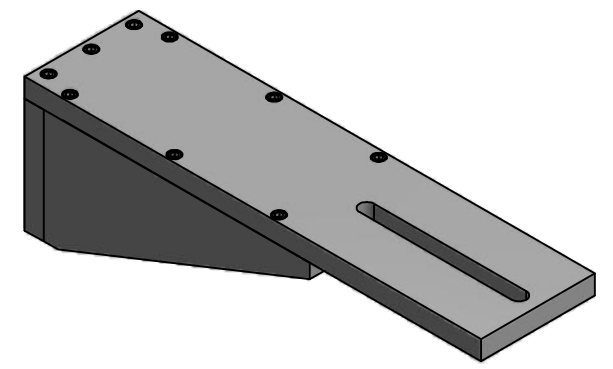

1 2 3 4 5 6 7 8 9 10

A
B
C
D
E
F
G
H

A
B
C
D
E
F
G
H

DRAWN CB	4/23/20
Scale 1:1	
ALUMINUM/STAINLESS	
Part No. YARM-24 (-30, -36, -48)	YardArm

1 2 3 4 5 6 7 8 9 10