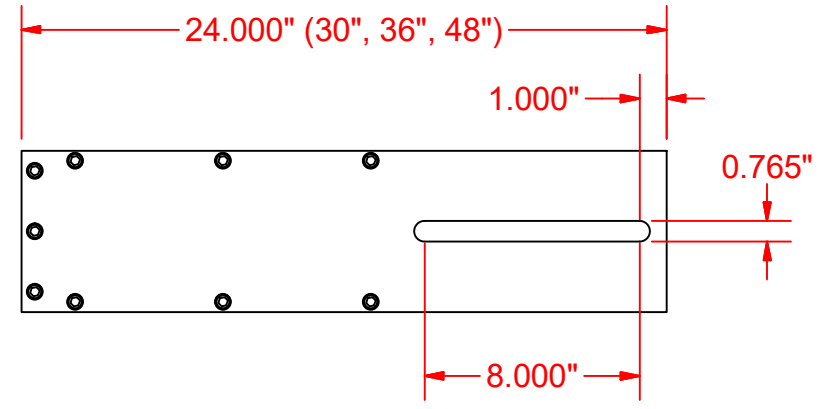

1 2 3 4 5 6 7 8 9 10

A
B
C
D
E
F
G
H

A
B
C
D
E
F
G
H

DRAWN CB	4/23/20
Scale 1:1	
ALUMINUM/STAINLESS	
Part No. YARM-24 (-30, -36, -48)	YardArm

1 2 3 4 5 6 7 8 9 10