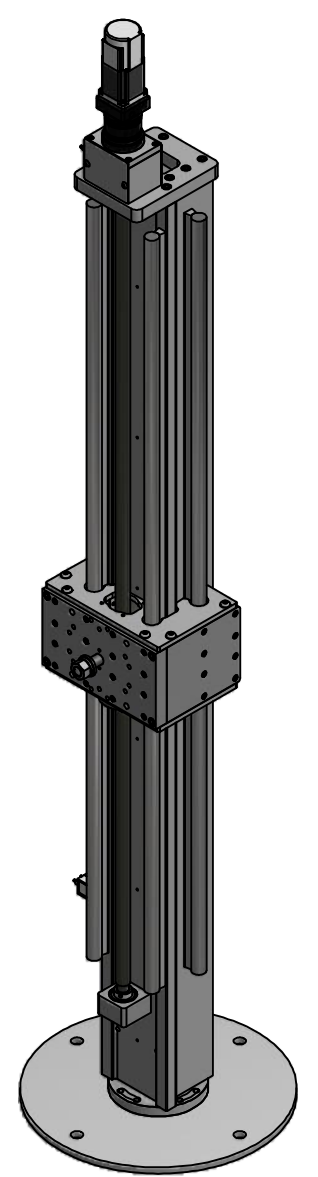

1 2 3 4 5 6 7 8 9 10

A
B
C
D
E
F
G
H

DRAWN CB	6/9/20
Scale 1:1	
Aluminum/PC Steel	
Part No.	

Servo Motorized Stand

1 2 3 4 5 6 7 8 9 10