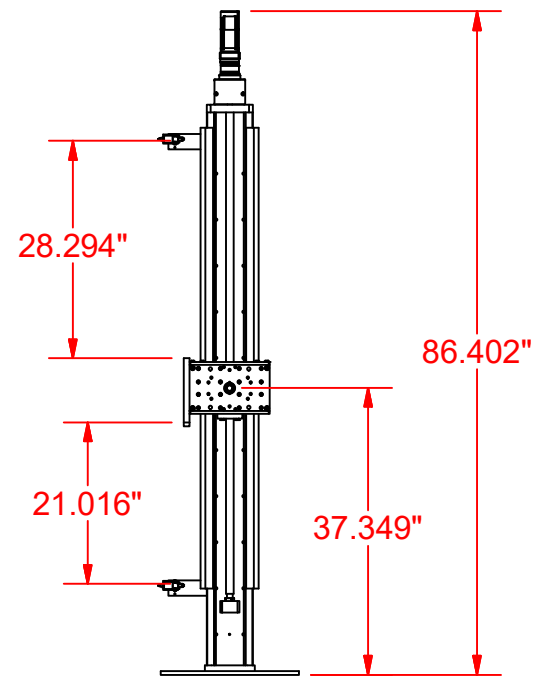

1 2 3 4 5 6 7 8 9 10

A
B
C
D
E
F
G
H

DRAWN CB	6/9/20
Scale 1:1	
Aluminum/PC Steel	
Part No.	

Servo Motorized Stand

1 2 3 4 5 6 7 8 9 10