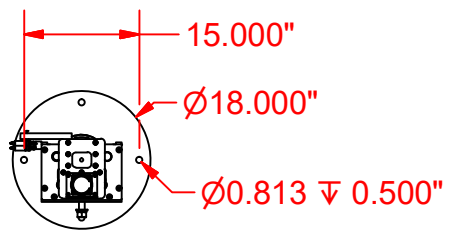

1 2 3 4 5 6 7 8 9 10

A
B
C
D
E
F
G
H

DRAWN CB	6/9/20
Scale 1:1	
Aluminum/PC Steel	
Part No.	

Servo Motorized Stand

1 2 3 4 5 6 7 8 9 10