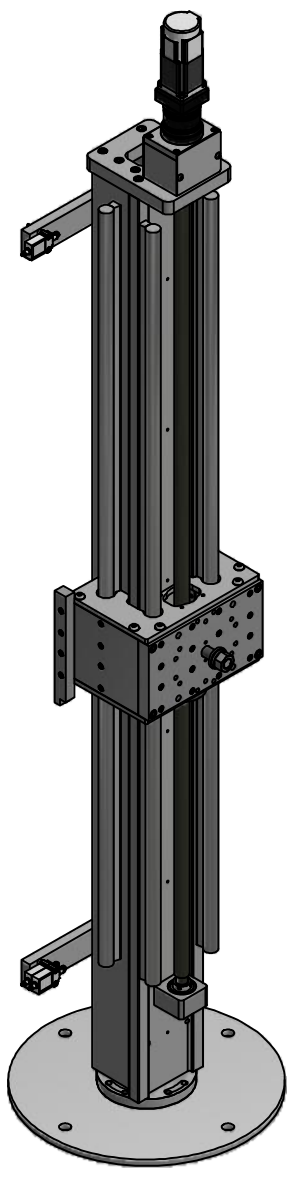

1 2 3 4 5 6 7 8 9 10

A
B
C
D
E
F
G
H

DRAWN CB	6/9/20
Scale 1:1	
Aluminum/PC Steel	
Part No.	

Servo Motorized Stand

1 2 3 4 5 6 7 8 9 10